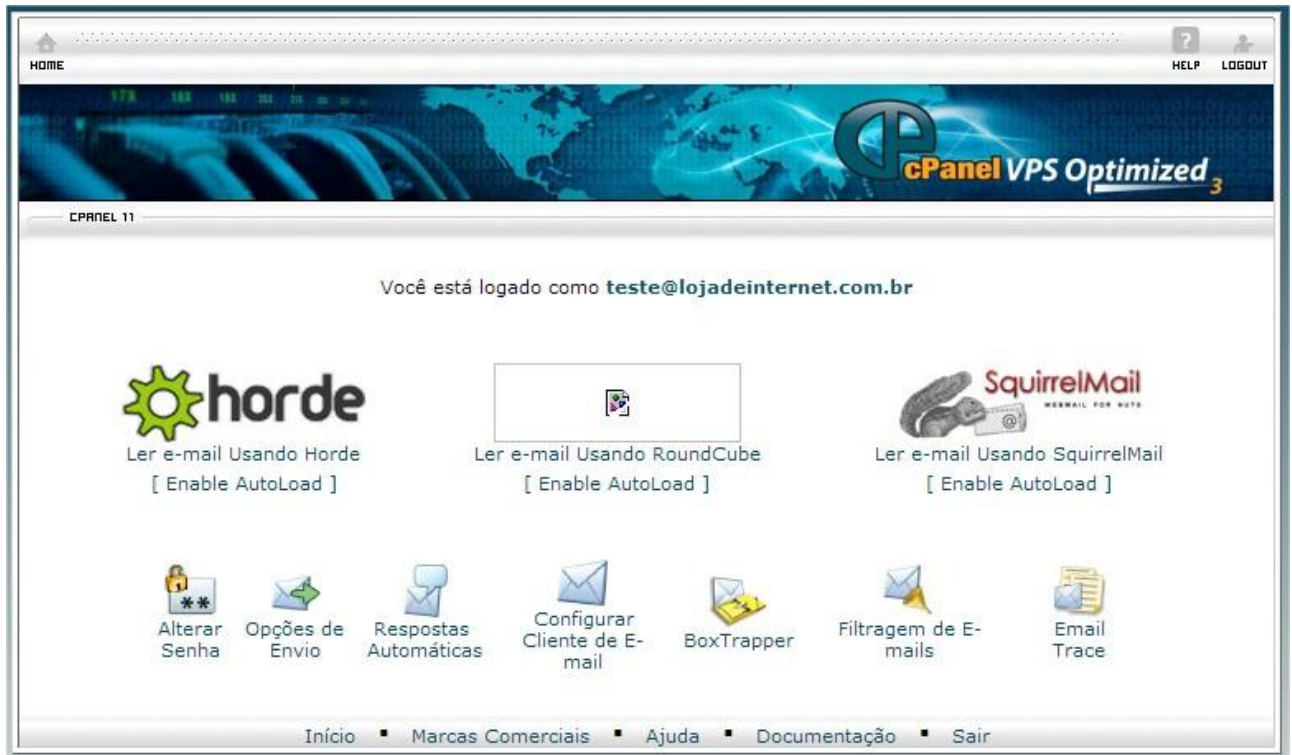

A screenshot of a webmail login interface. At the top, the word "Webmail" is displayed in a large, bold, yellow font with a blue outline. Below this, the form is set against a dark blue background. It features two input fields: the first is labeled "Email Address" and contains the text "teste@lojadeinternet.com.br"; the second is labeled "Senha" and contains six dots. A blue button labeled "Entrar" is positioned below the password field.

Imagem 1

Em seguida, aparecerá a página na qual você poderá gerenciar sua conta de e-mail (Imagem 2).

Imagem 2